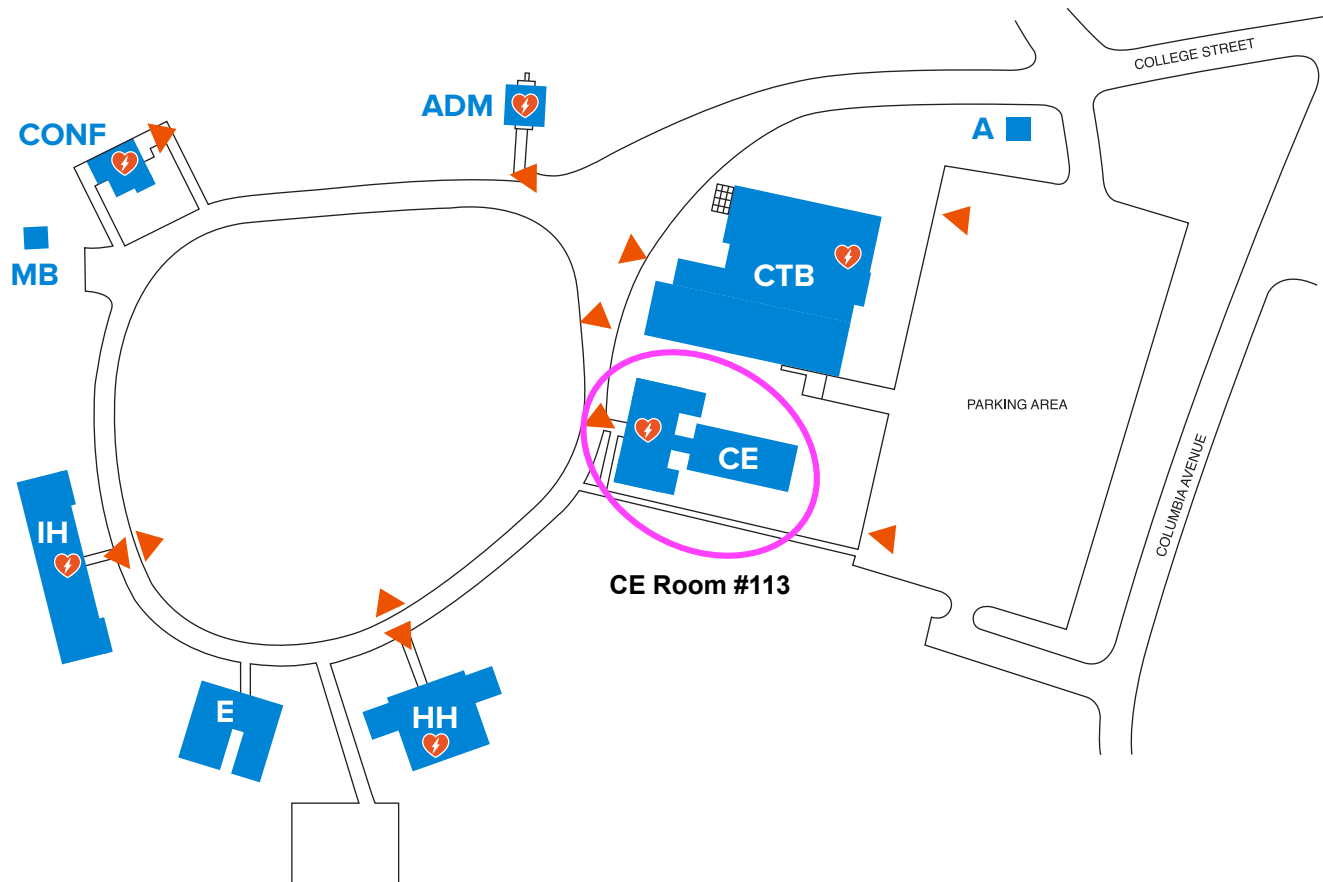

BUILDING LOCATION MAP HARBISON CAMPUS

7300 College Street
Irmo, SC 29063

Building Legend Harbison Campus

- A - Guard Station
 - ADM - Administration
 - CONF - Conference Center
 - IH - Irmo Hall
 - E - Storage
 - HH - Harbison Hall
 - CE - Continuing Education Center
 - MB - Maintenance Building
 - CTB - Classroom and Theatre Building
- ▲ Curb access ramps for students with disabilities
- ♥ AED Location